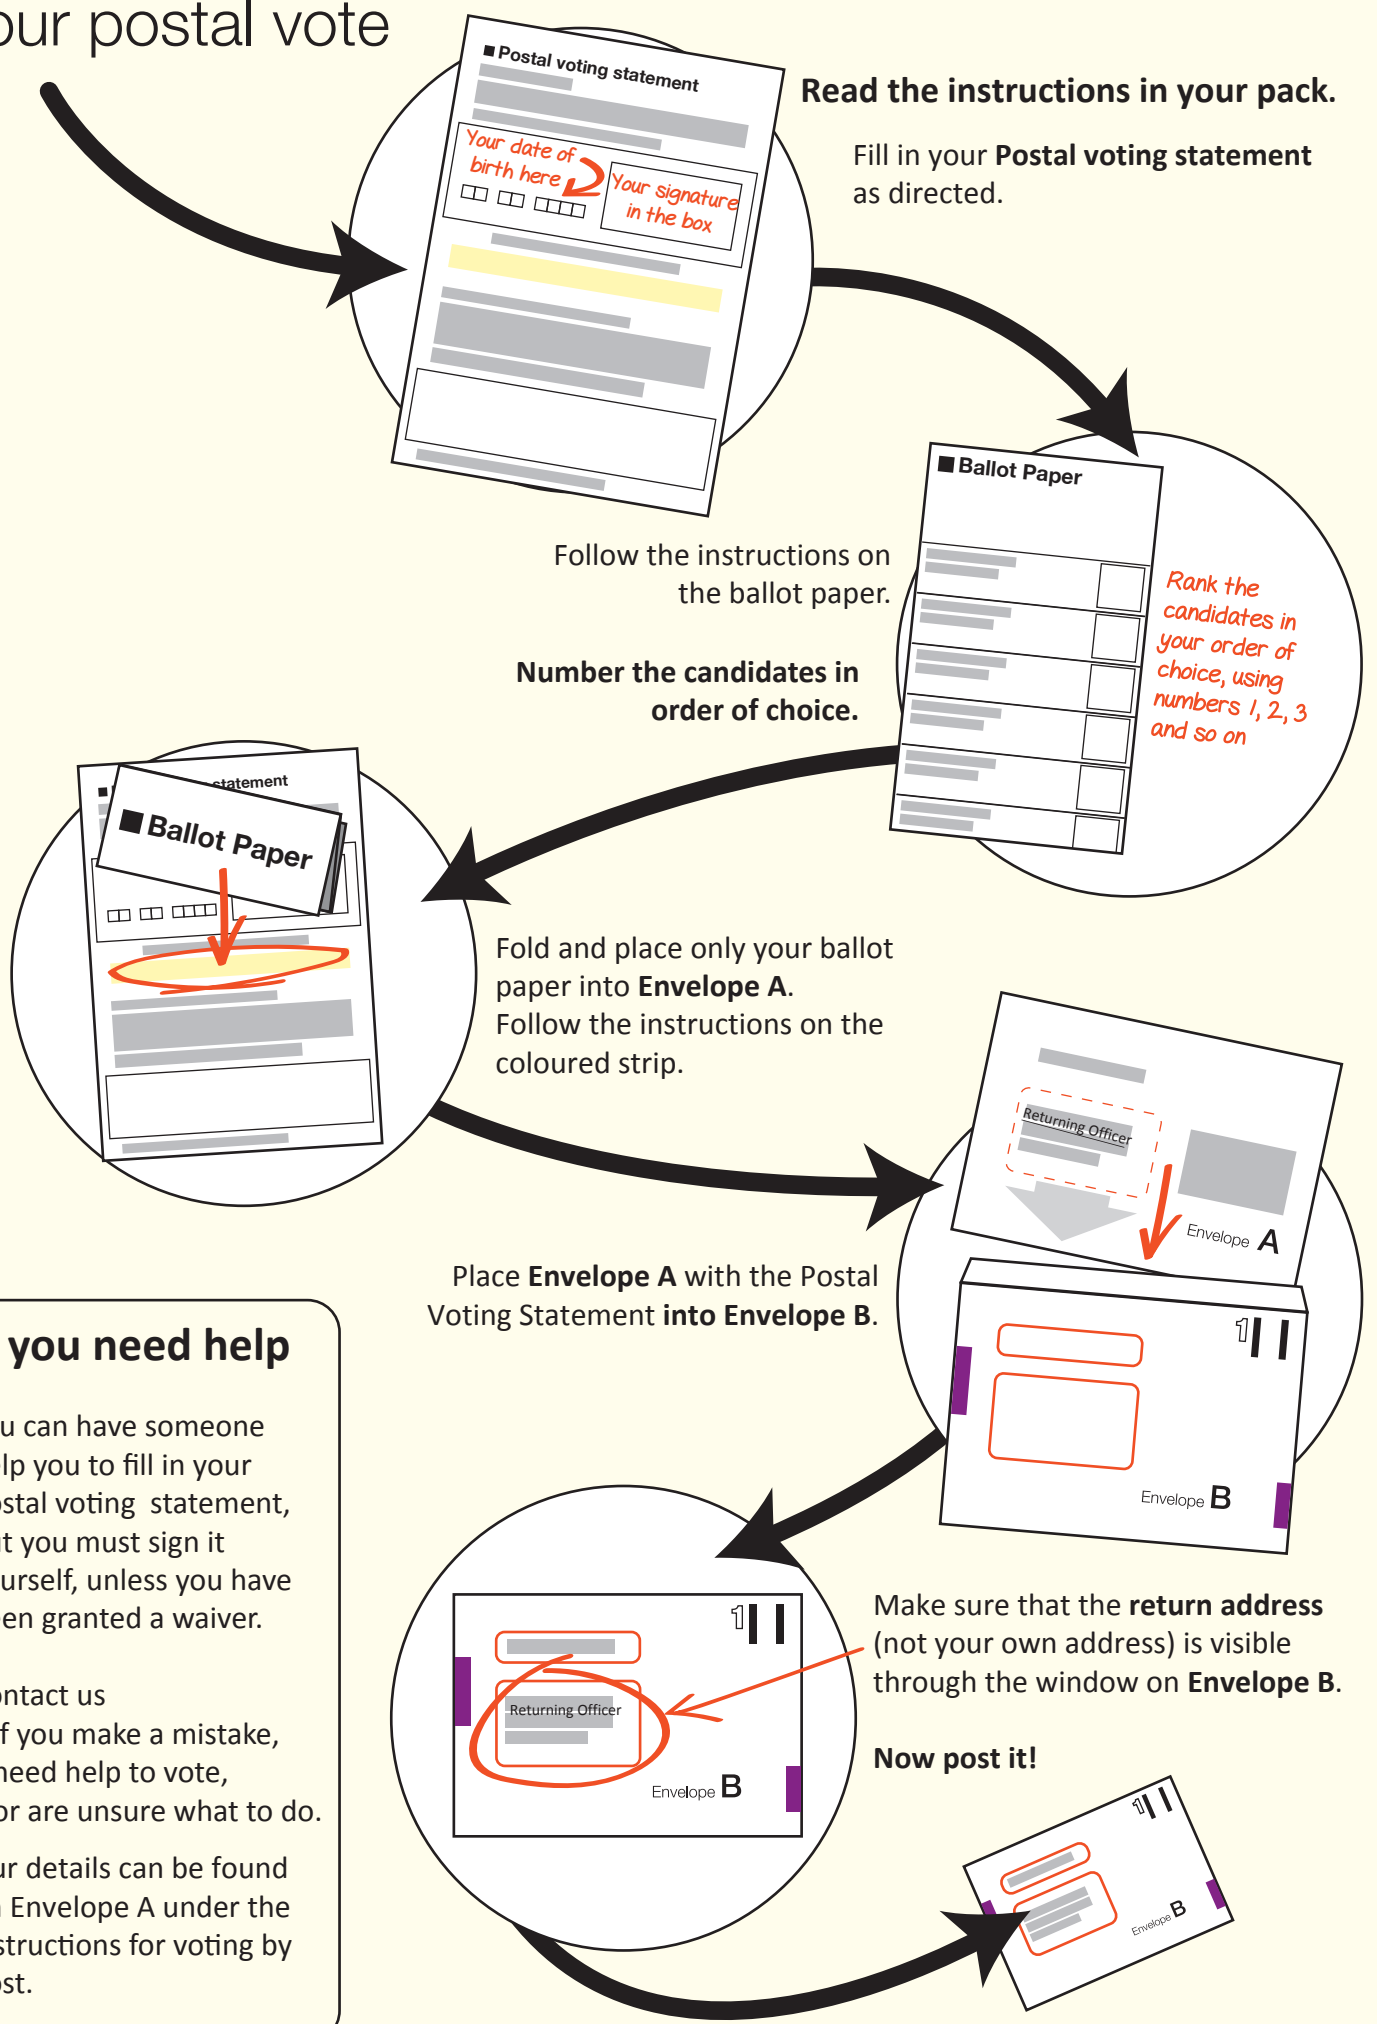

Your postal vote

If you need help

You can have someone help you to fill in your postal voting statement, but you must sign it yourself, unless you have been granted a waiver.

Contact us

- if you make a mistake,
- need help to vote,
- or are unsure what to do.

Our details can be found on Envelope A under the instructions for voting by post.

For your postal vote to count we must receive it
by 10pm on Thursday 5th May 2022